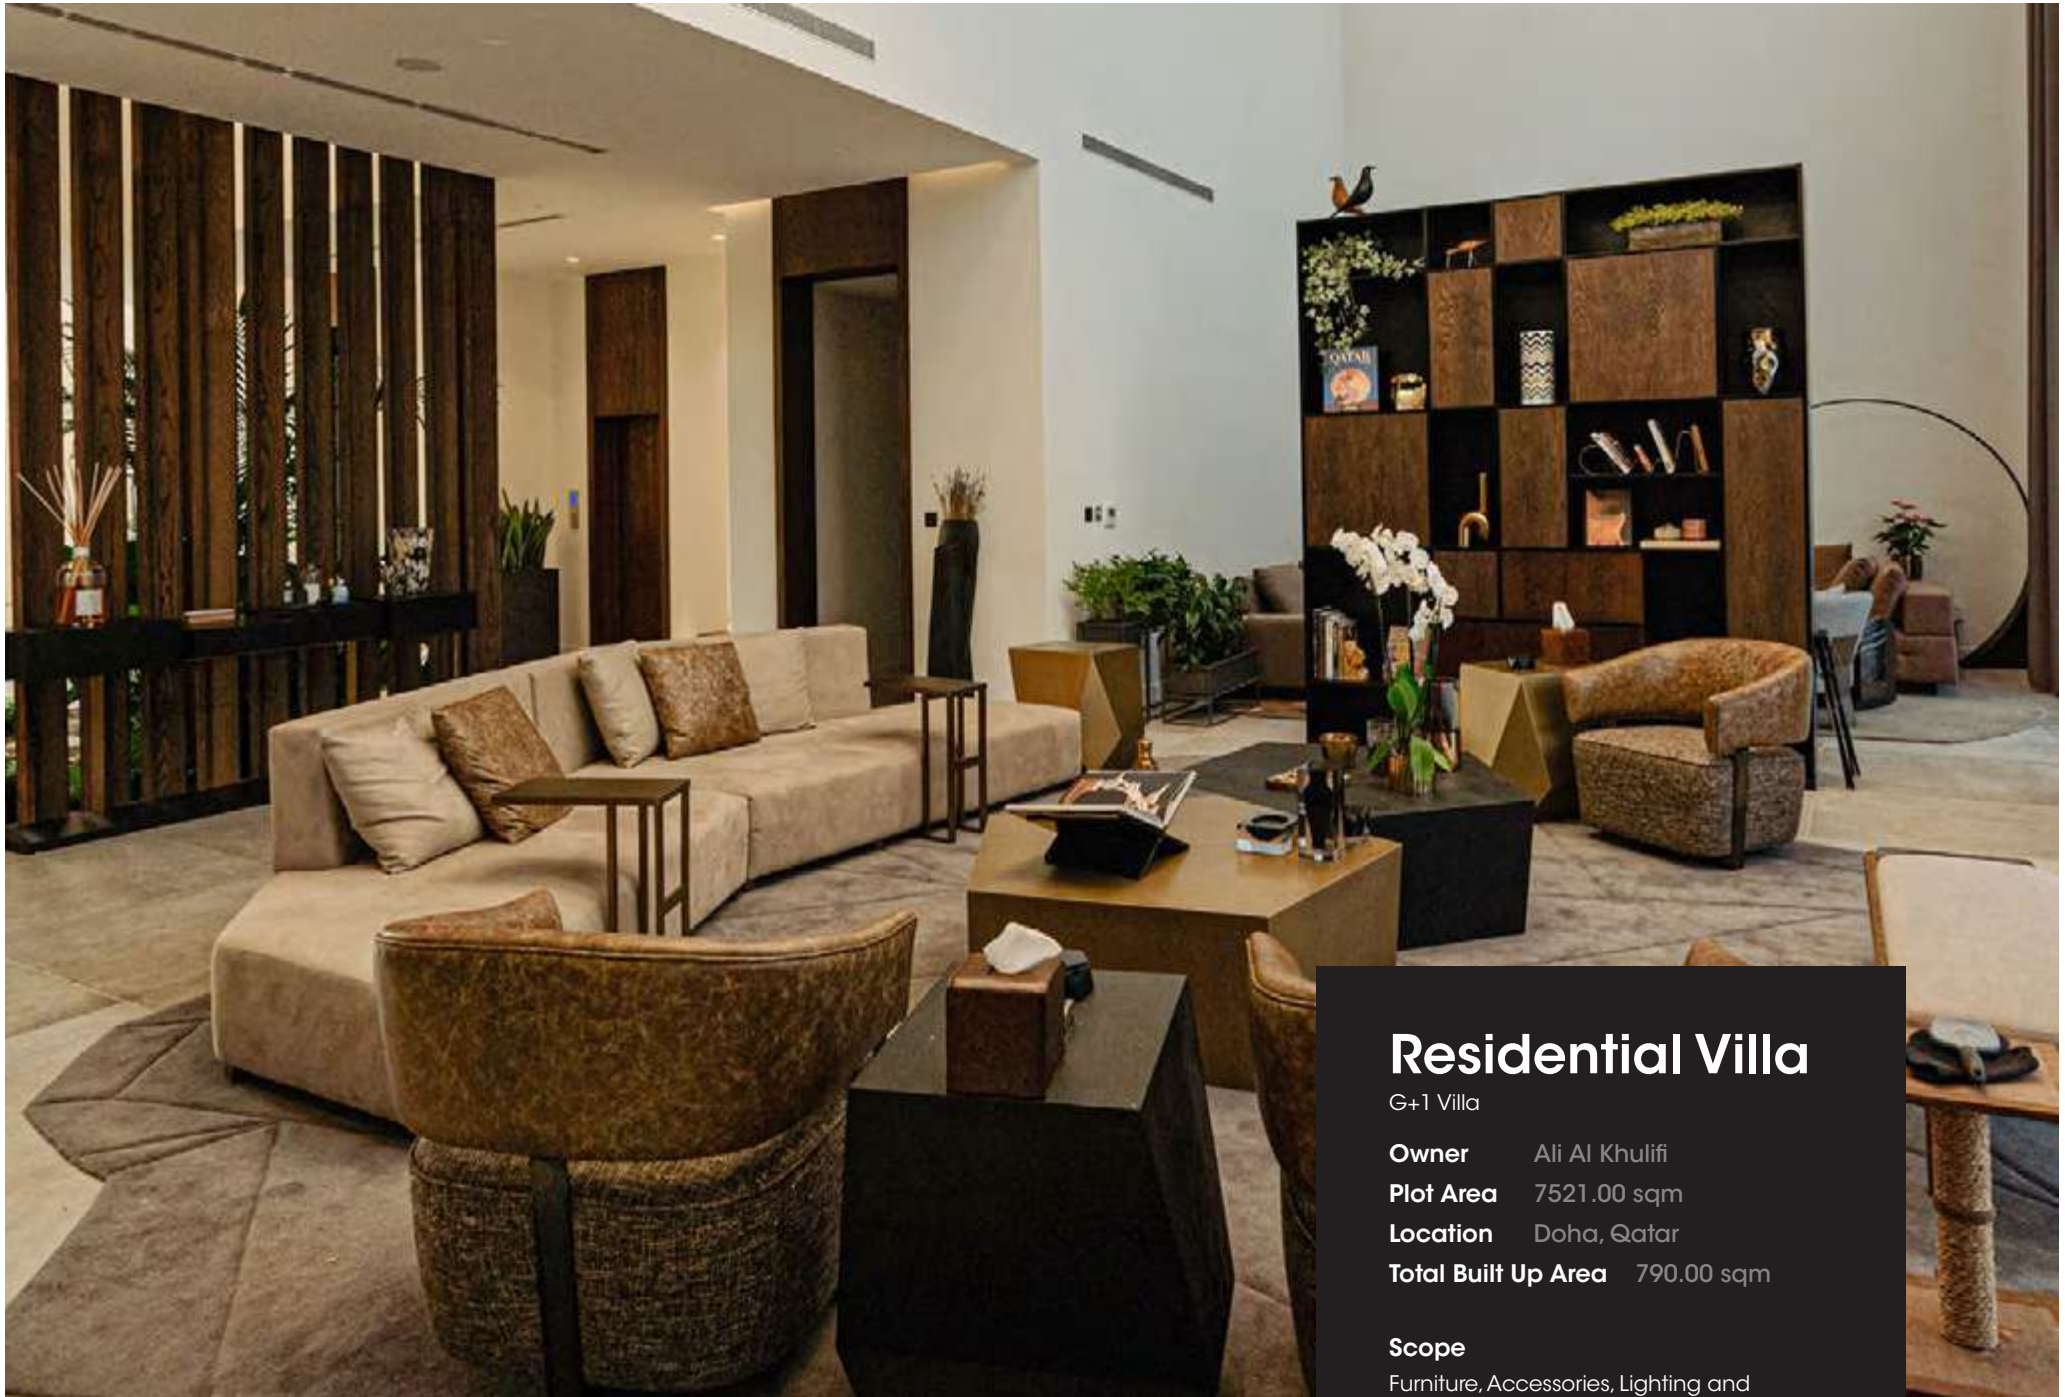

Design and Build.

Residential Villa

G+1 Villa

Owner Ali Al Khulifi
Plot Area 7521.00 sqm
Location Doha, Qatar
Total Built Up Area 790.00 sqm

Scope

Furniture, Accessories, Lighting and chandelier.

Plan A Holding Group