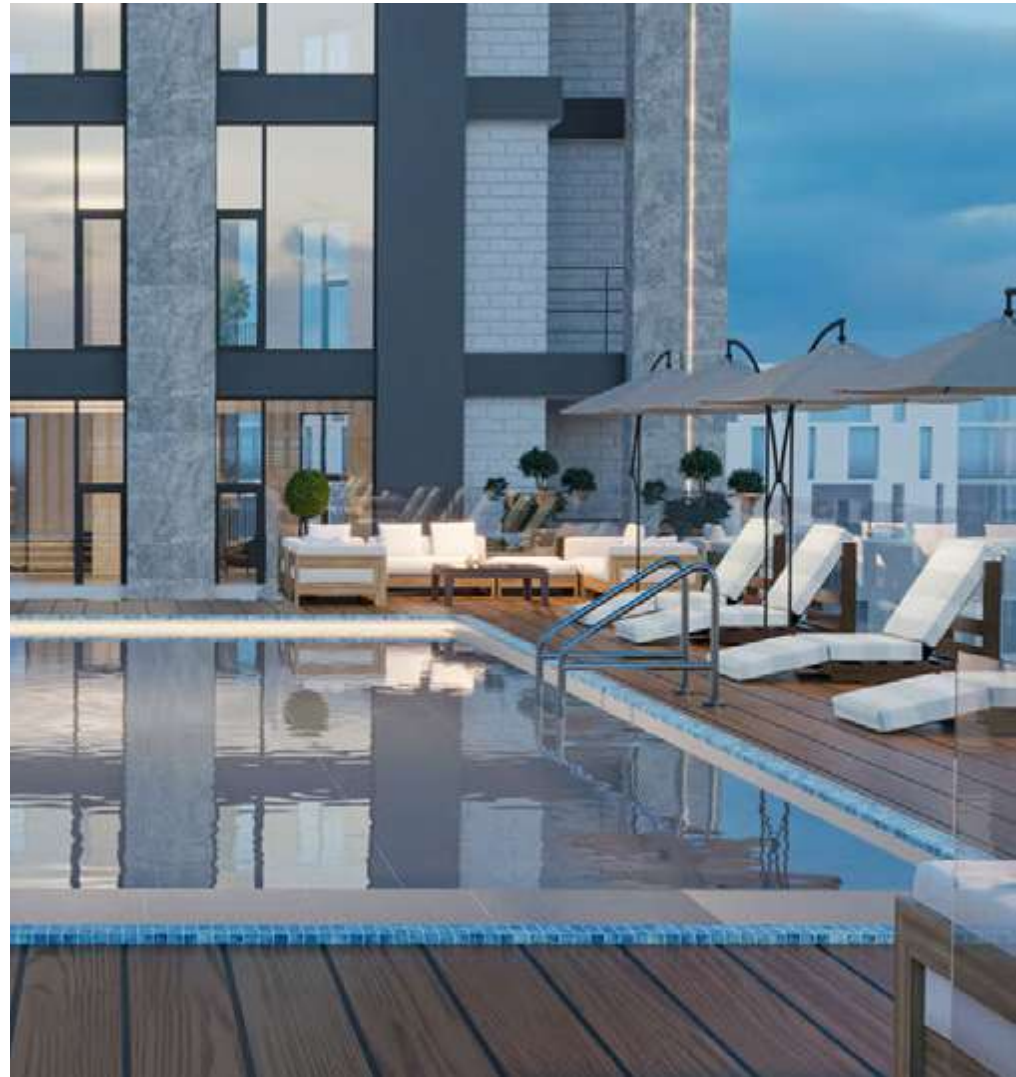

Location D Ring Road, Doha

Total Built Up Area 14700 sqm

Scope

Architecture and Landscape.

Break Cafe

Doha, Qatar

Bonjour Cafe

Owner United Group
Location West Walk, Al Waab, Qatar
Total Built Up Area 50.00 sqm