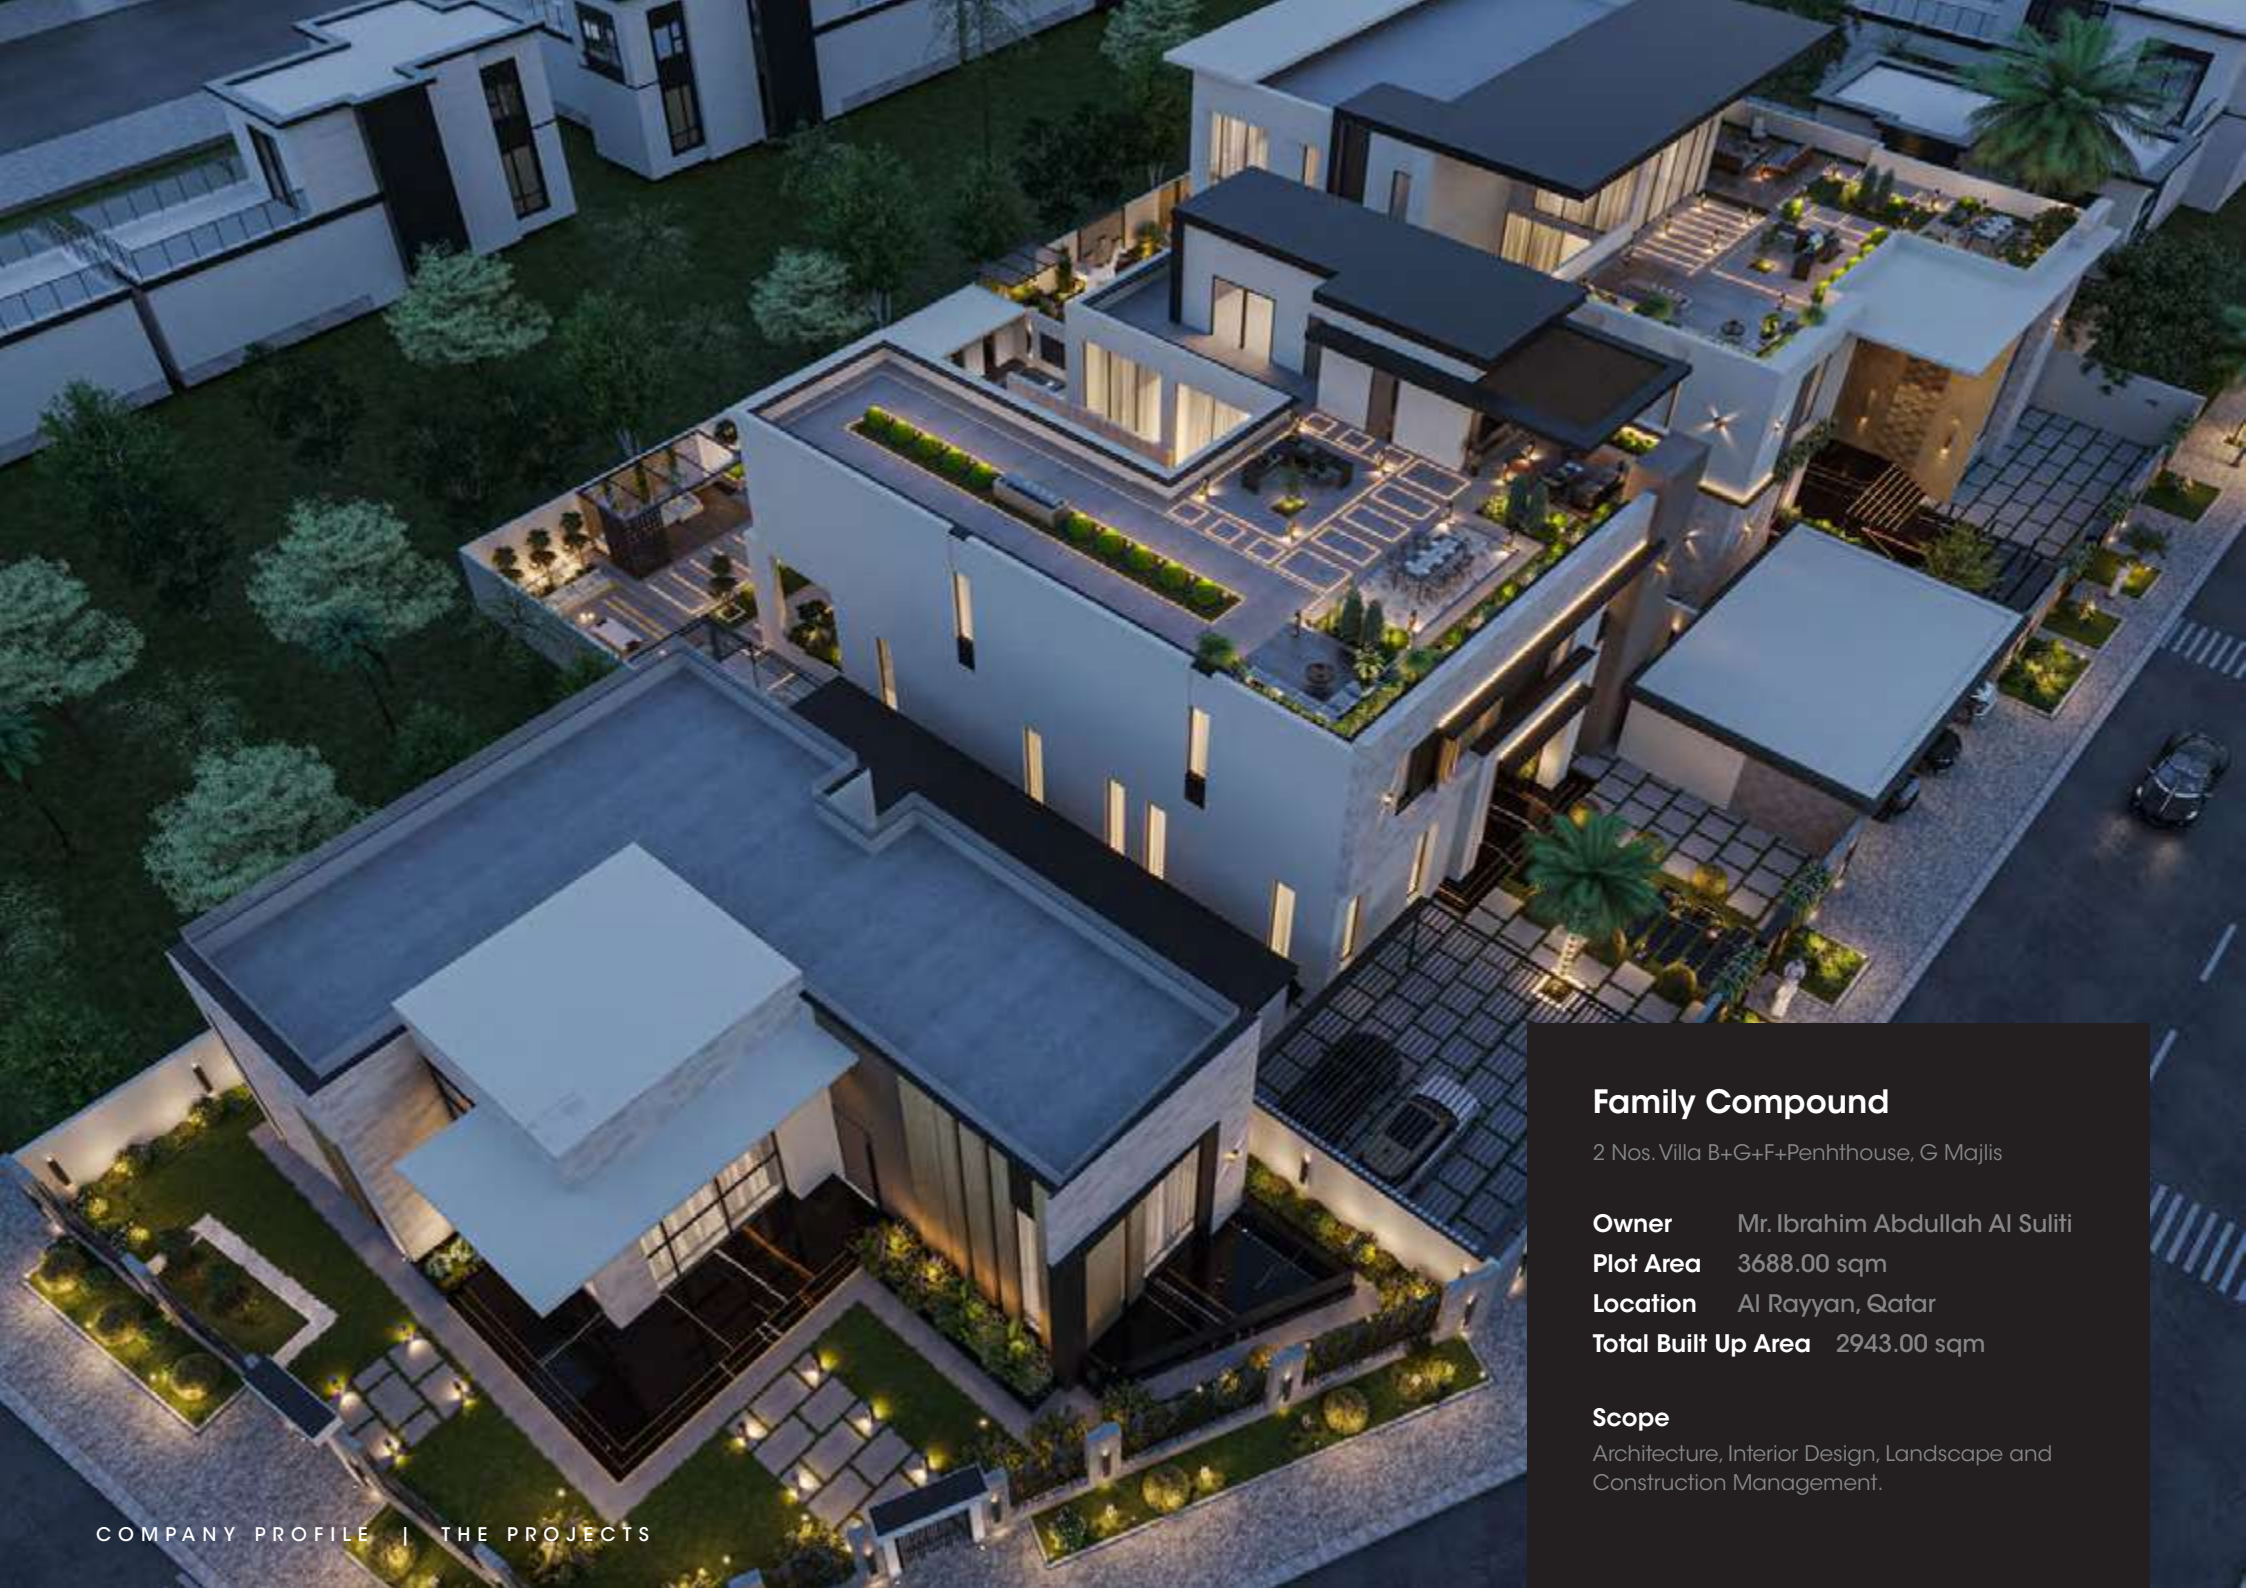

Family Compound

2 Nos. Villa B+G+F+Penhthouse, G Majlis

Owner Mr. Ibrahim Abdullah Al Suliti

Plot Area 3688.00 sqm

Location Al Rayyan, Qatar

Total Built Up Area 2943.00 sqm

Scope

Architecture, Interior Design, Landscape and Construction Management.