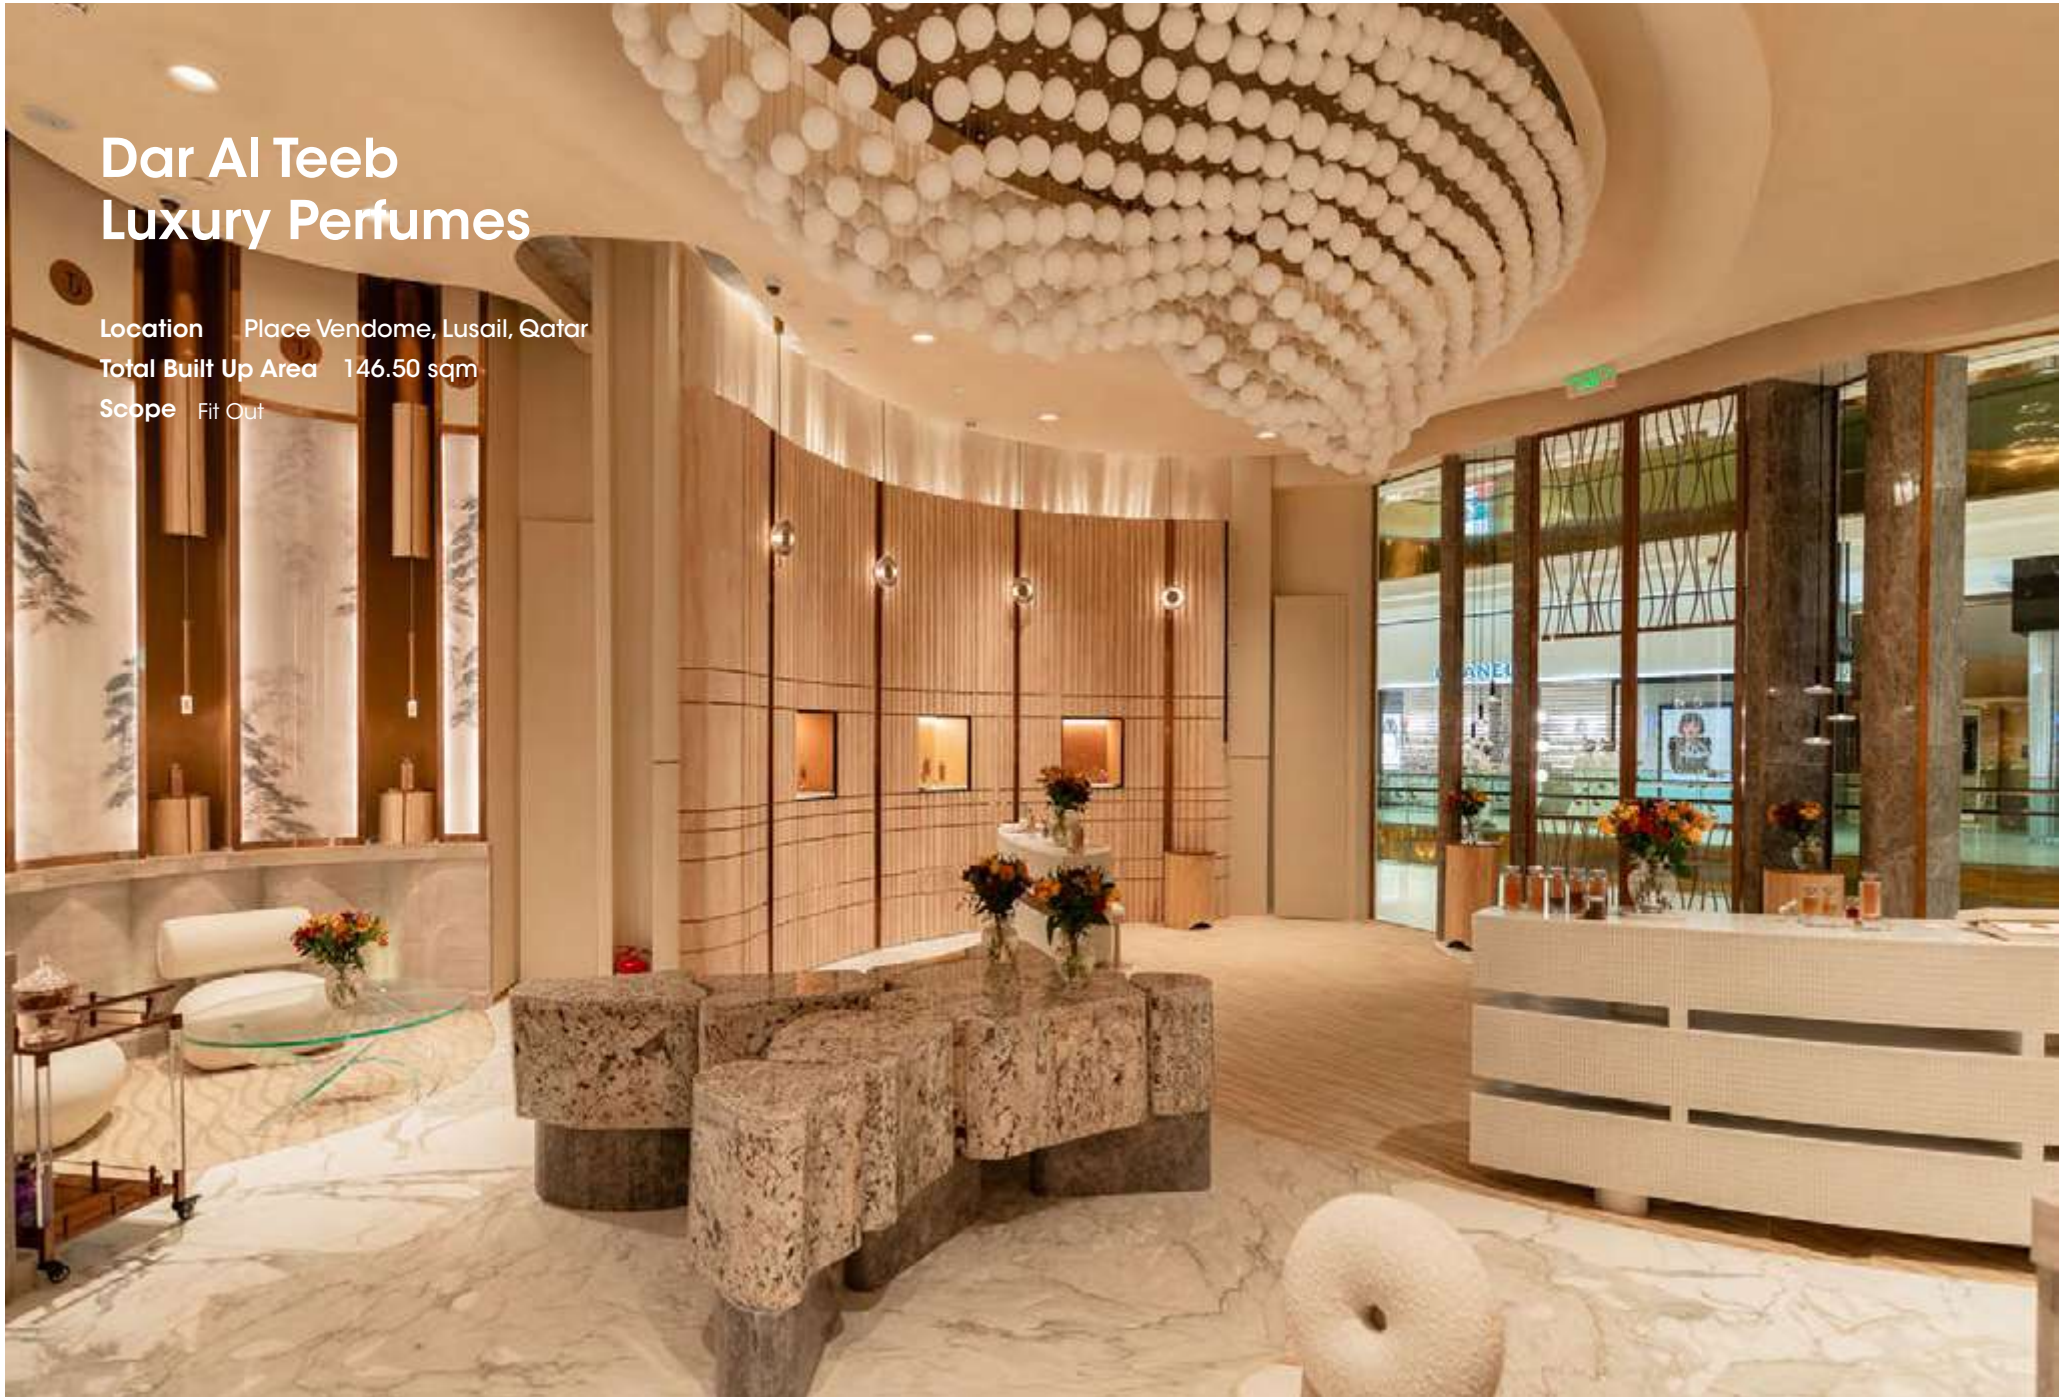

Dar Al Teeb Luxury Perfumes

Location Place Vendome, Lusail, Qatar

Total Built Up Area 146.50 sqm

Scope Fit Out