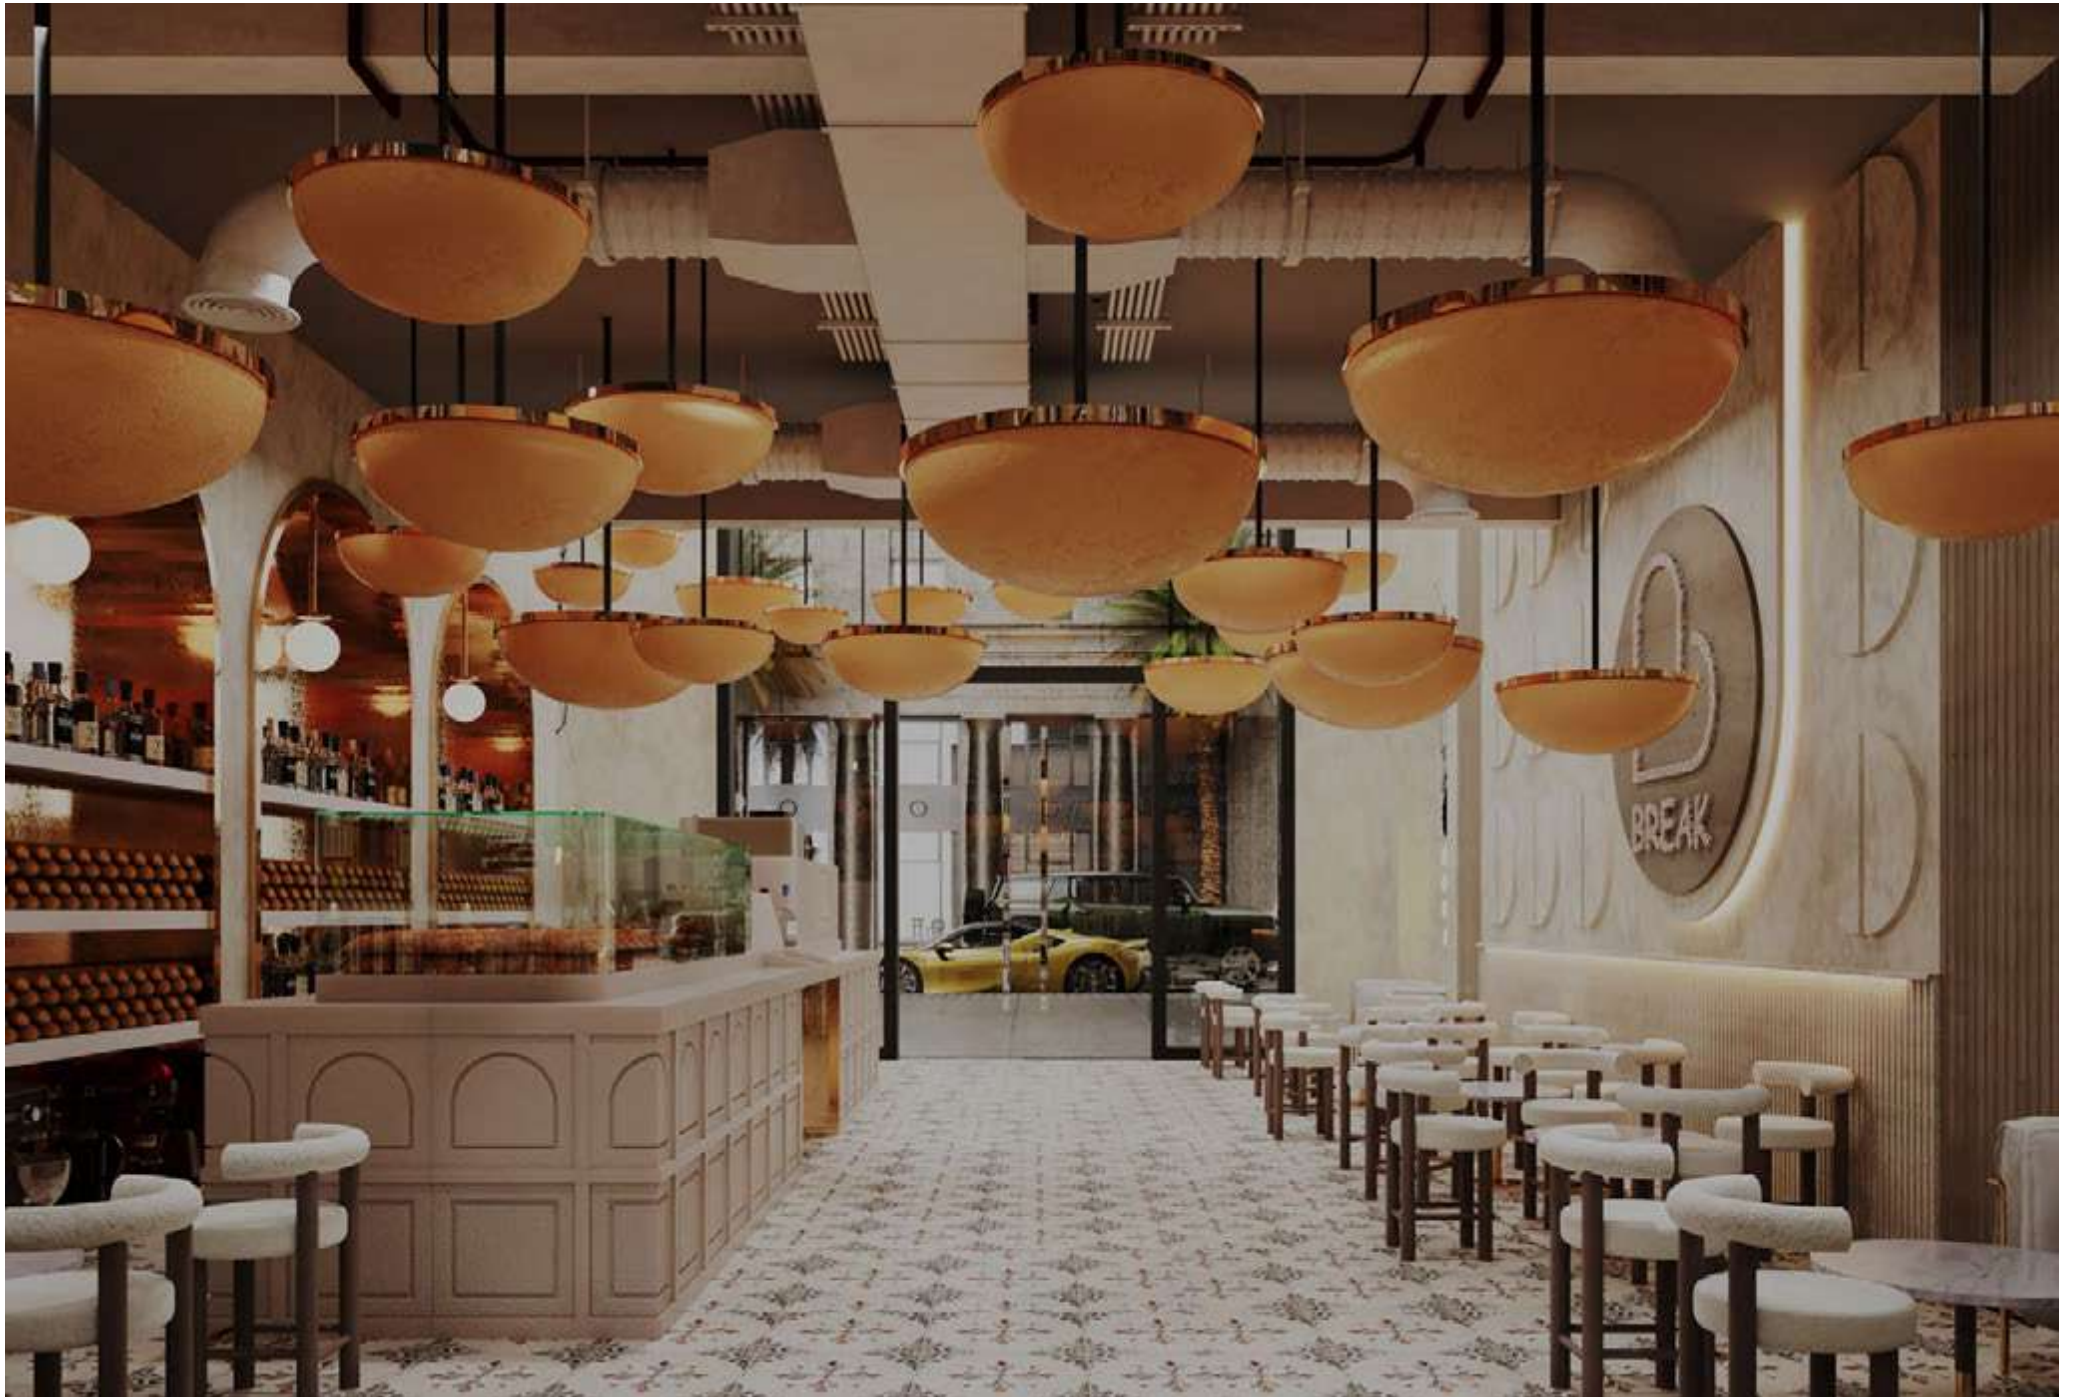

Location D Ring Road, Doha

Total Built Up Area 14700 sqm

Scope

Architecture and Landscape.

Break Cafe

Doha, Qatar

Bonjour Cafe

Owner United Group
Location West Walk, Al Waab, Qatar
Total Built Up Area 50.00 sqm