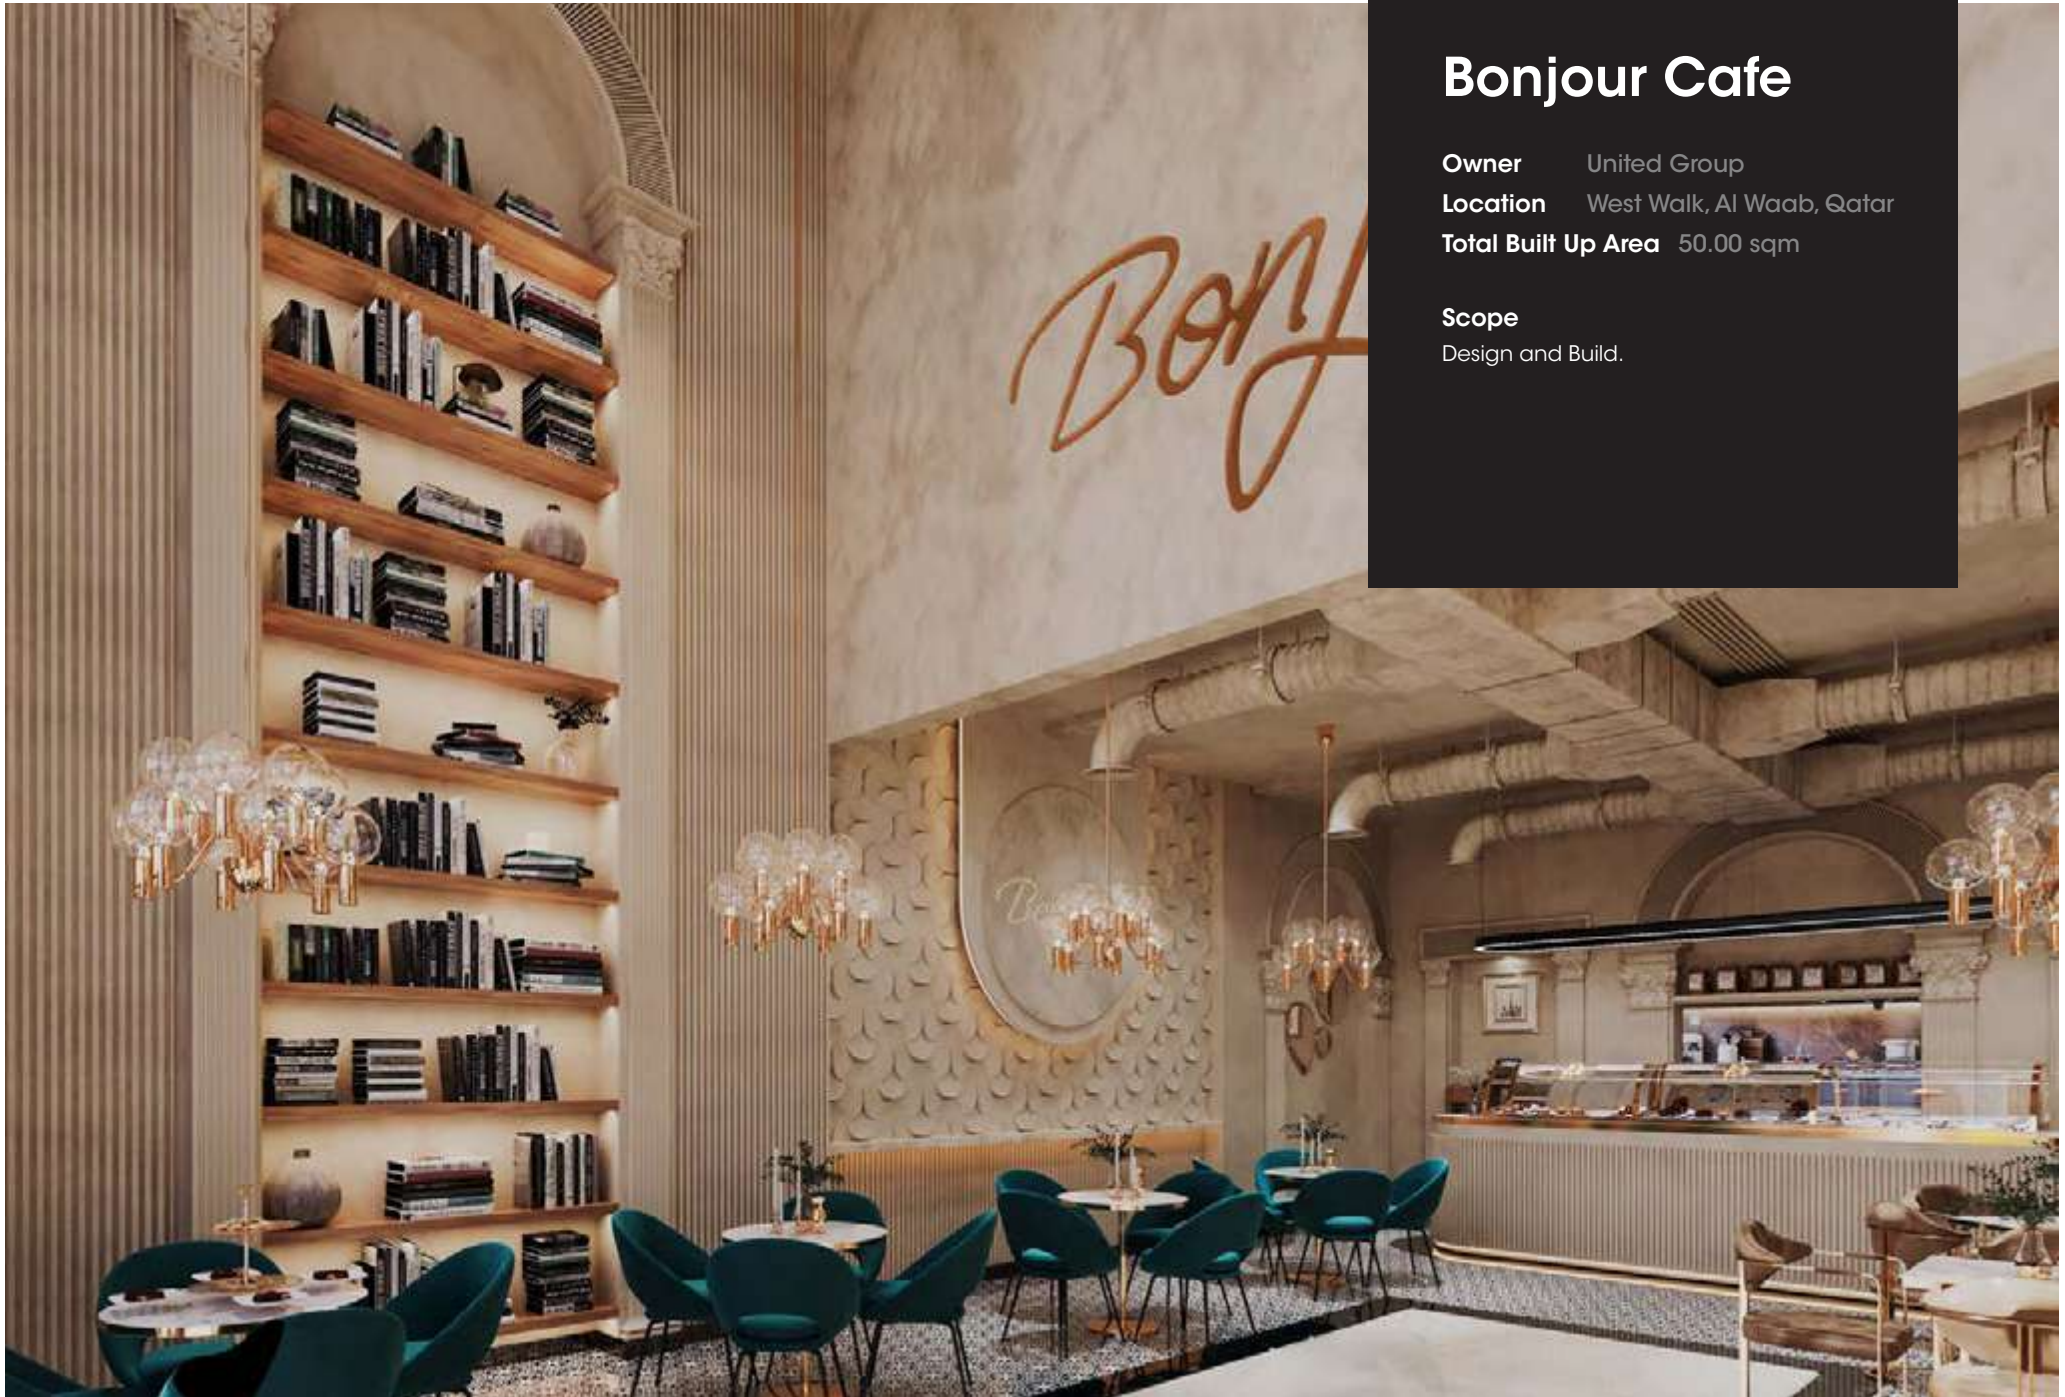

Location D Ring Road, Doha

Total Built Up Area 14700 sqm

Scope

Architecture and Landscape.

Break Cafe

Doha, Qatar

Bonjour Cafe

Owner United Group
Location West Walk, Al Waab, Qatar
Total Built Up Area 50.00 sqm