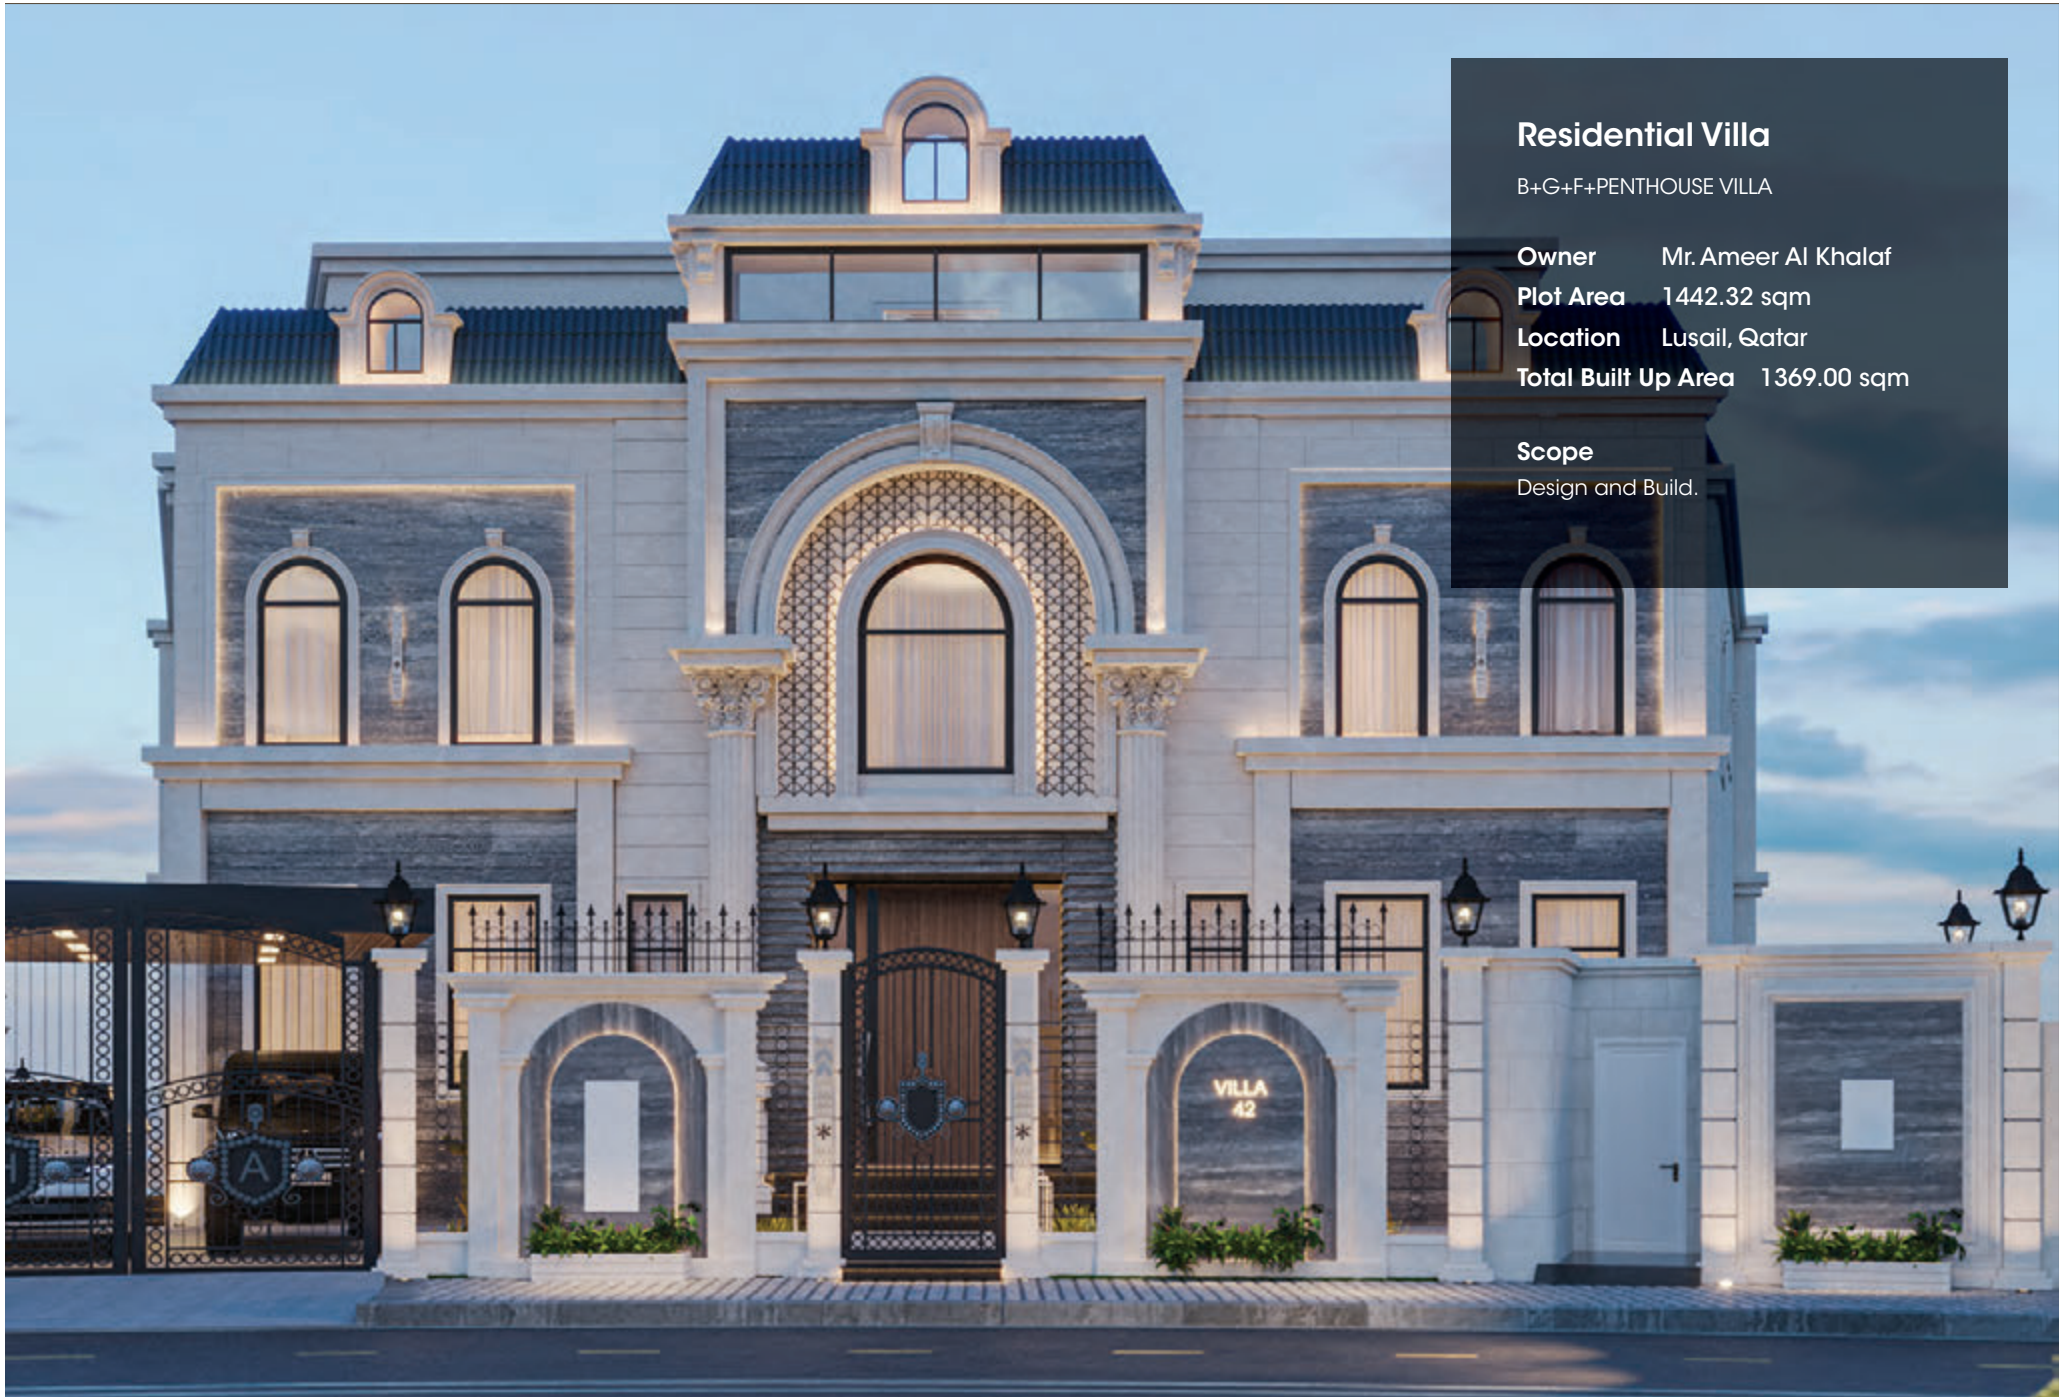

Plot Area 3688.00 sqm

Location Al Rayyan, Qatar

Total Built Up Area 2943.00 sqm

Scope

Architecture, Interior Design, Landscape and Construction Management.

Residential Villa

B+G+F+PENTHOUSE VILLA

Owner Mr. Ameer Al Khalaf