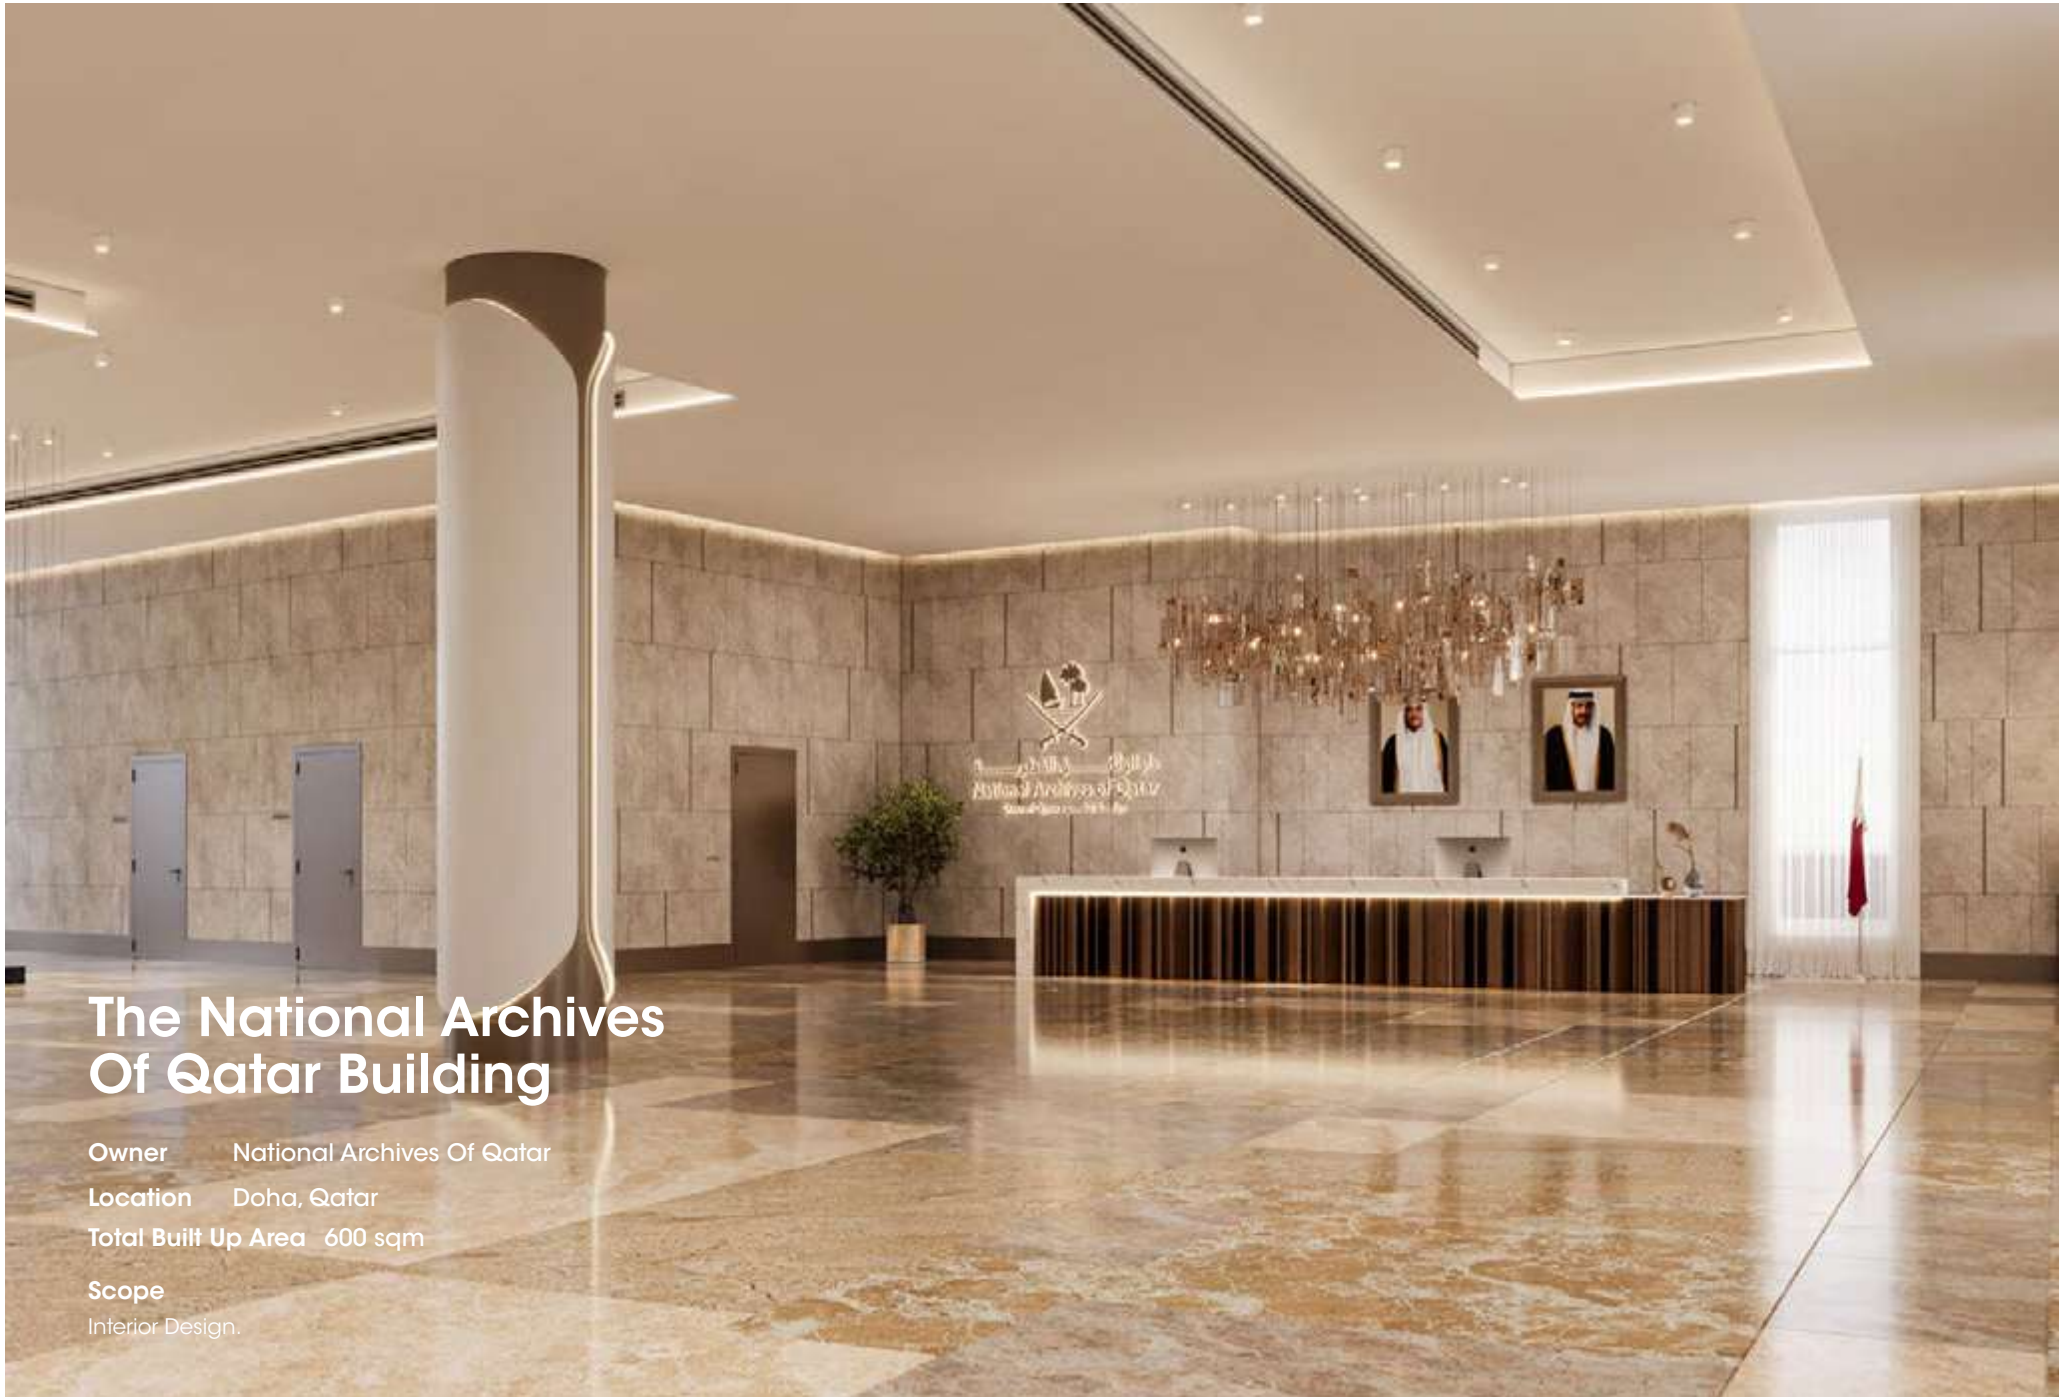

Tche Tche
KORNER
PROXIM

Tche Tche Cafe

Location Pearl
Total Built Up Area 600.00 sqm

Scope
Design , construction management and Furniture.

The National Archives Of Qatar Building

Owner National Archives Of Qatar